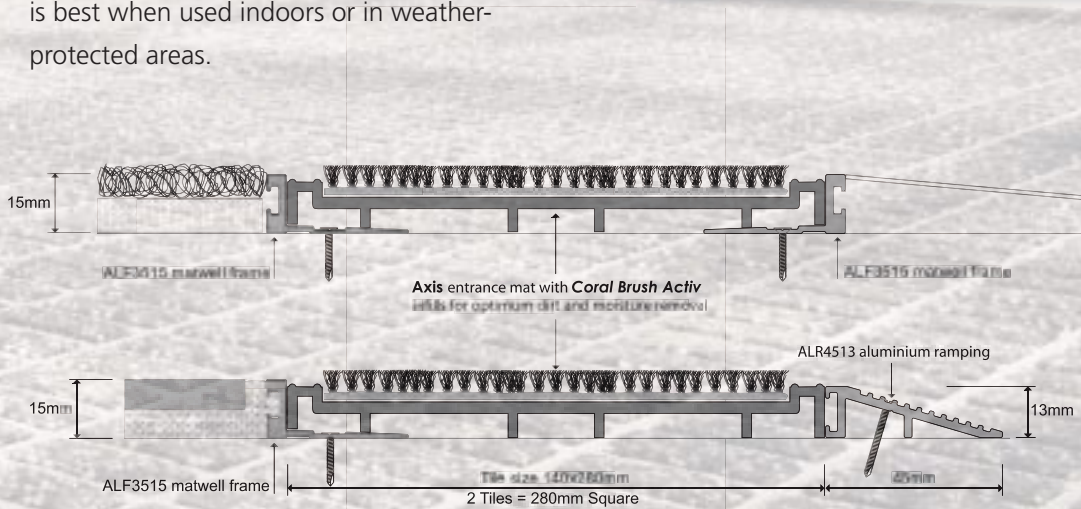

Axis

Great looking from any angle

Axis is an interlocking modular entrance matting system with water-absorbent, intense wear infills. These Coral Brush Activ polyamide carpet infills in a tile design efficiently remove dirt and water from footwear approaching from all directions. Specially designed dirt collection zones make cleaning quick and easy.

The modular design allows the PVC tiles to be cut to shape and size onsite for easy installation. To extend the mat, simply clip on more modules. The larger the mat, the better it will perform.

The safety of Axis matting is unbeatable. It is anti-slip in all conditions, specially designed to eliminate heel traps, and wheelchair compliant when the proprietary matwell system is used.

Axis is ideal for entranceways with high density foot traffic, such as shops, malls, hotels, offices, hospitals, airports, and schools. Performance is best when used indoors or in weather-protected areas.