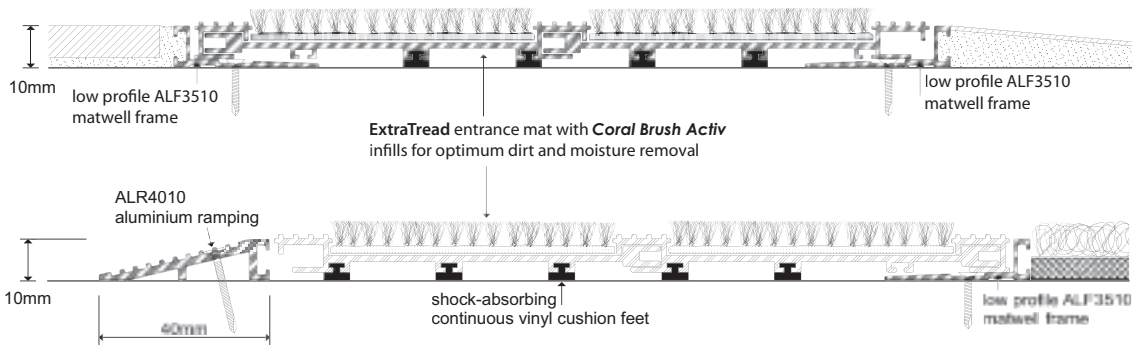

A full set of CAD files are available for download at www.advancefloors.co.nz