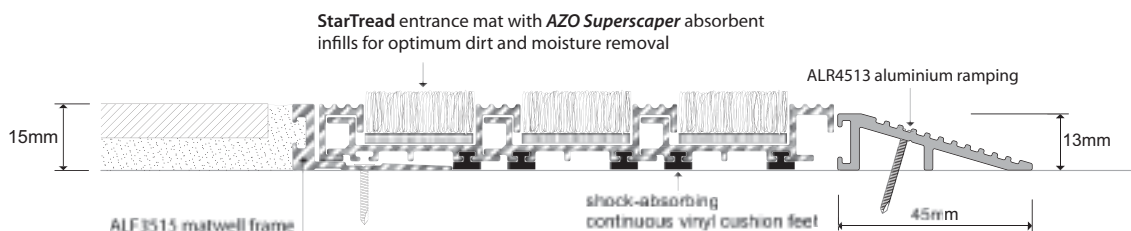

StarTread

Attractive natural coir-look entrance matting

StarTread is an attractive strip mat with long-life polypropylene infills and aluminium tread rails. The coir-like infills offer optimum dirt and moisture removal, and the aluminium tread rails are specially designed to eliminate heel traps and improve traction in all conditions. Shock absorbing vinyl cushion feet run continuously from side-to-side underneath to eliminate mat clatter and provide comfort.

StarTread mats are all custom-made to clients' specifications. Any shape or size can be made without losing structural integrity, larger size mats are made in fully interlocking sections for easy onsite assembly. The mat can be surface-mounted or recessed in the proprietary matwell system.

This coir-like mat is available in natural cocos or black. The aluminium tread rails can be powdercoated or anodised to a specified colour, or you can select the standard aluminium finish.

StarTread is designed for all intense-wear entrances, shops, institutions, schools, and hostels.

A full set of CAD files are available for download at www.advancefloors.co.nz