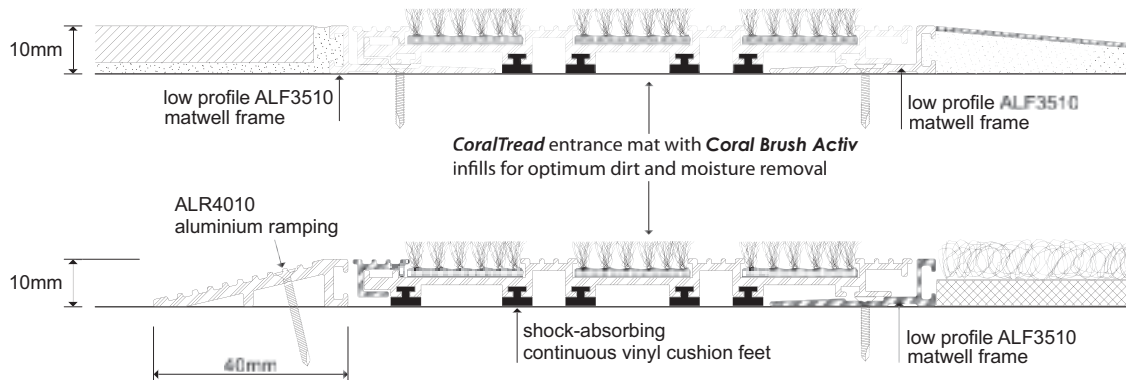

CoralTread

Low profile and easy to install

CoralTread is an attractive aluminium/carpet strip mat with long life, intense wear Coral Brush Activ polyamide infills in an ultra-low 10mm design. The aluminium/carpet design provides optimum dirt and moisture removal. Shock absorbing vinyl cushion feet run continuously from side-to-side underneath to eliminate mat clatter and provide comfort.

CoralTread mats are all custom-made to clients' specifications. Any shape or size can be made without losing structural integrity and larger size mats are made in fully interlocking sections for easy onsite assembly.

A wide range of colours and the option of anodised or powder-coated aluminium allow for complete customisation. Your logo may also be incorporated into the design.

CoralTread works well in all intense-wear entrances, hotels, apartments, airports, shopping malls, and public buildings.

A full set of CAD files are available for download at www.advancefloors.co.nz