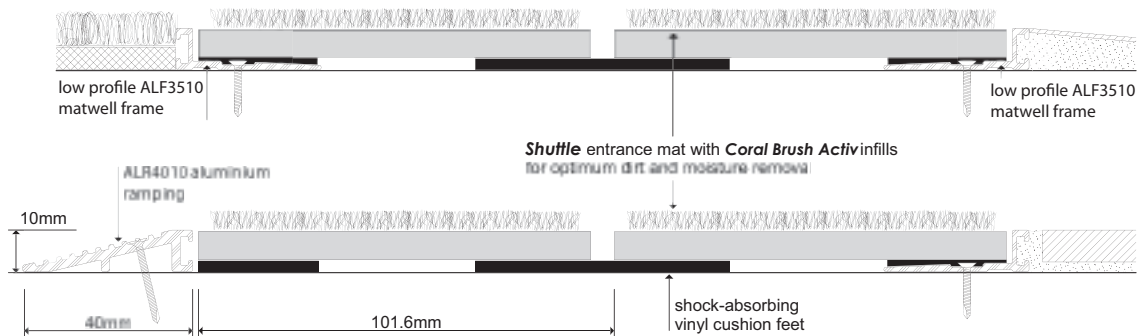

A full set of CAD files are available for download at www.advancefloors.co.nz